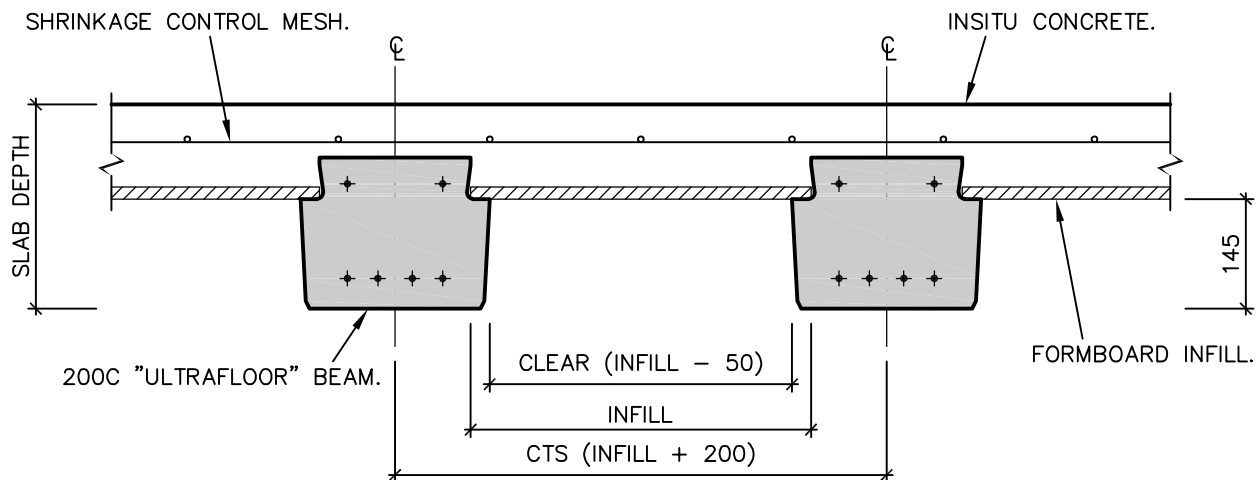

ULTRAFLOOR 200C SLAB SECTION – FORMBOARD

SCALE 1:10

TYPICAL ULTRAFLOOR FORMBOARD INFILL SIZES

- 400mm FORMBOARD INFILL.
- 450mm FORMBOARD INFILL.
- 500mm FORMBOARD INFILL.

0	N.H.	ISSUED FOR INFORMATION.	01/10/20
ISSUE	BY	DETAILS	DATE

ULTRAFLOOR®
ultrafloor (aust) pty ltd

DRAWING TITLE:
**ULTRAFLOOR 200C SLAB SECTION
FORMBOARD**

DWG No: SDP-200C FB

ISSUE: 0