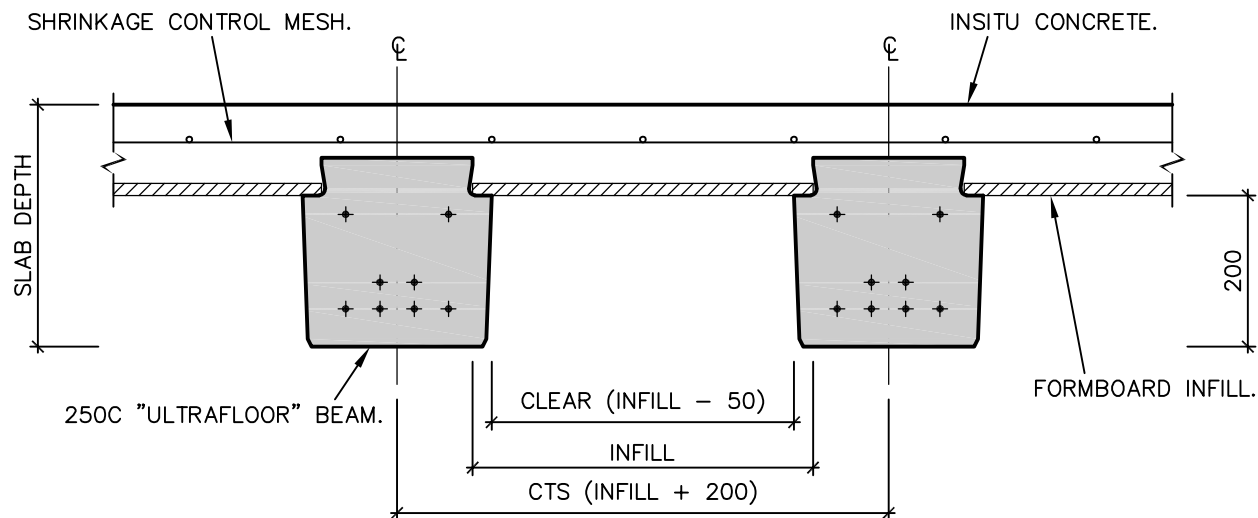

ULTRAFLOOR 250C SLAB SECTION – FORMBOARD

SCALE 1:10

TYPICAL ULTRAFLOOR FORMBOARD INFILL SIZES

- 400mm FORMBOARD INFILL.
- 450mm FORMBOARD INFILL.
- 500mm FORMBOARD INFILL.

0	N.H.	ISSUED FOR INFORMATION.	01/10/20
ISSUE	BY	DETAILS	DATE

ULTRAFLOOR®
ultrafloor (aust) pty ltd

DRAWING TITLE:
**ULTRAFLOOR 250C SLAB SECTION
FORMBOARD**

DWG No: SDP-250C FB

ISSUE: 0