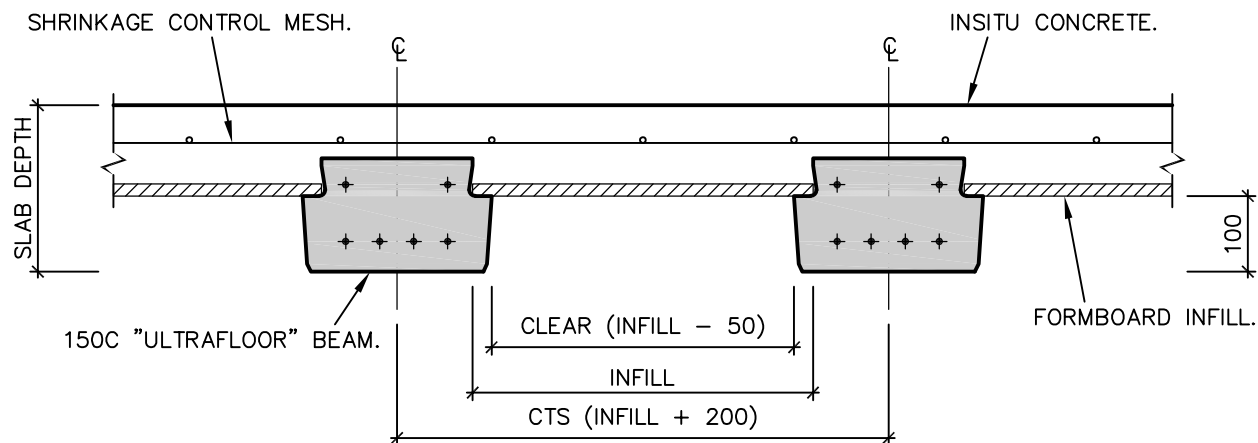

ULTRAFLOOR 150C SLAB SECTION – FORMBOARD

SCALE 1:10

TYPICAL ULTRAFLOOR FORMBOARD INFILL SIZES

- 400mm FORMBOARD INFILL.
- 450mm FORMBOARD INFILL.
- 500mm FORMBOARD INFILL.

0	N.H.	ISSUED FOR INFORMATION.	01/10/20
ISSUE	BY	DETAILS	DATE

ULTRAFLOOR®
ultrafloor (aust) pty ltd

DRAWING TITLE:
**ULTRAFLOOR 150C SLAB SECTION
FORMBOARD**

DWG No: SDP-150C FB

ISSUE: 0