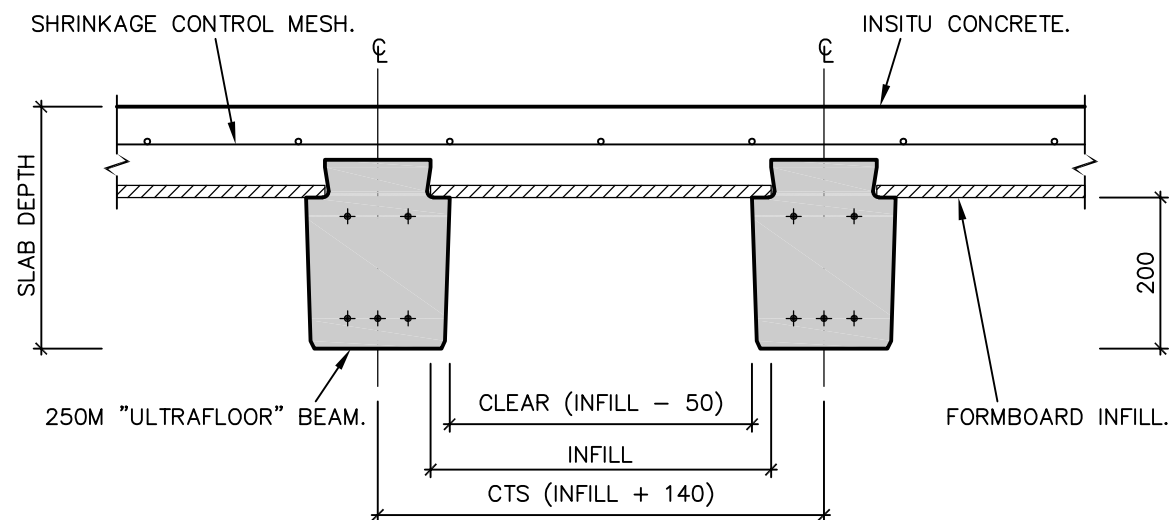

ULTRAFLOOR 250M SLAB SECTION – FORMBOARD

SCALE 1:10

TYPICAL ULTRAFLOOR FORMBOARD INFILL SIZES

- 400mm FORMBOARD INFILL.
- 450mm FORMBOARD INFILL.
- 500mm FORMBOARD INFILL.

0	N.H.	ISSUED FOR INFORMATION.	01/10/20
ISSUE	BY	DETAILS	DATE

ULTRAFLOOR®
ultrafloor (aust) pty ltd

DRAWING TITLE:
**ULTRAFLOOR 250M SLAB SECTION
FORMBOARD**

DWG No: SDP-250M FB

ISSUE: 0