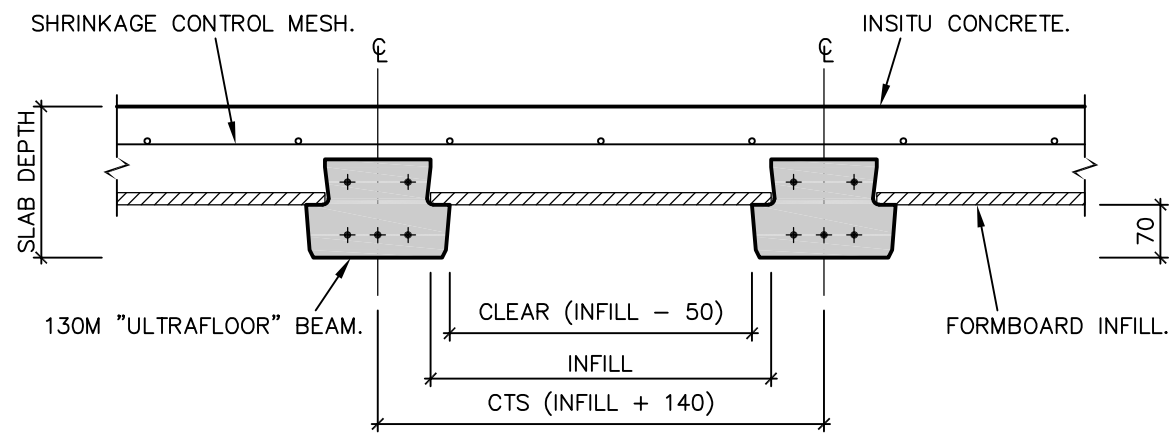

ULTRAFLOOR 130M SLAB SECTION – FORMBOARD

SCALE 1:10

TYPICAL ULTRAFLOOR FORMBOARD INFILL SIZES

- 400mm FORMBOARD INFILL.
- 450mm FORMBOARD INFILL.
- 500mm FORMBOARD INFILL.

0	N.H.	ISSUED FOR INFORMATION.	01/10/20
ISSUE	BY	DETAILS	DATE

ULTRAFLOOR®
ultrafloor (aust) pty ltd

DRAWING TITLE: ULTRAFLOOR 130M SLAB SECTION FORMBOARD	
DWG No: SDP-130M FB	ISSUE: 0