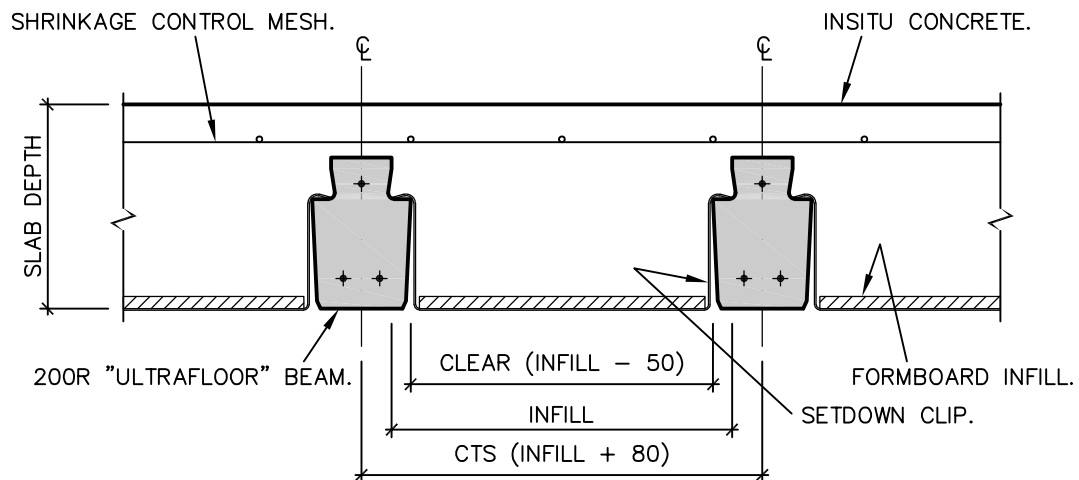

SCALE 1:10

TYPICAL ULTRAFLOOR FORMBOARD INFILL SIZES

- 400mm FORMBOARD INFILL.
- 450mm FORMBOARD INFILL.
- 500mm FORMBOARD INFILL.

0	N.H.	ISSUED FOR INFORMATION.	01/10/20
ISSUE	BY	DETAILS	DATE

DRAWING TITLE: ULTRAFLOOR 200R SLAB SECTION FORMBOARD	
DWG No: SDP-200R FB	ISSUE: 0