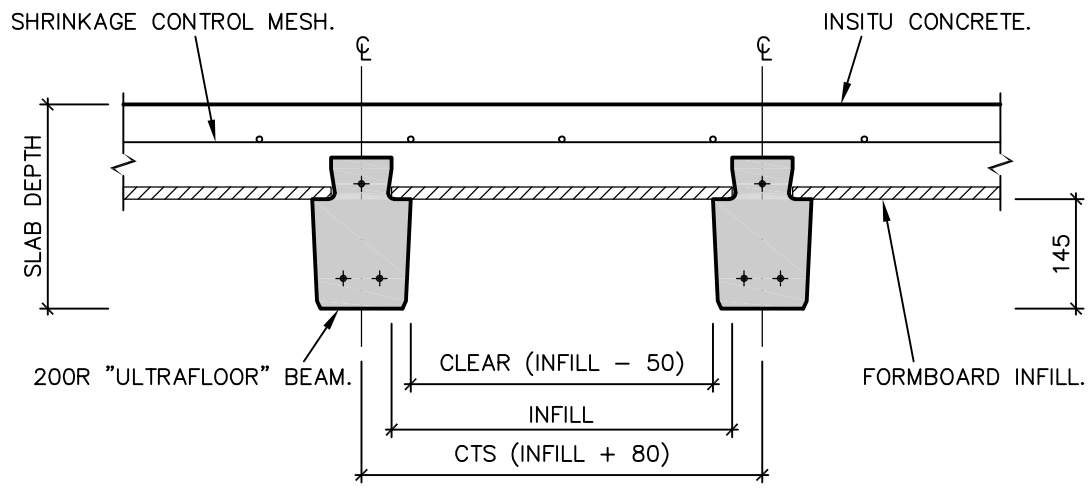

ULTRAFLOOR 200R SLAB SECTION – FORMBOARD

SCALE 1:10

TYPICAL ULTRAFLOOR FORMBOARD INFILL SIZES

- 400mm FORMBOARD INFILL.
- 450mm FORMBOARD INFILL.
- 500mm FORMBOARD INFILL.

0	N.H.	ISSUED FOR INFORMATION.	01/10/20
ISSUE	BY	DETAILS	DATE