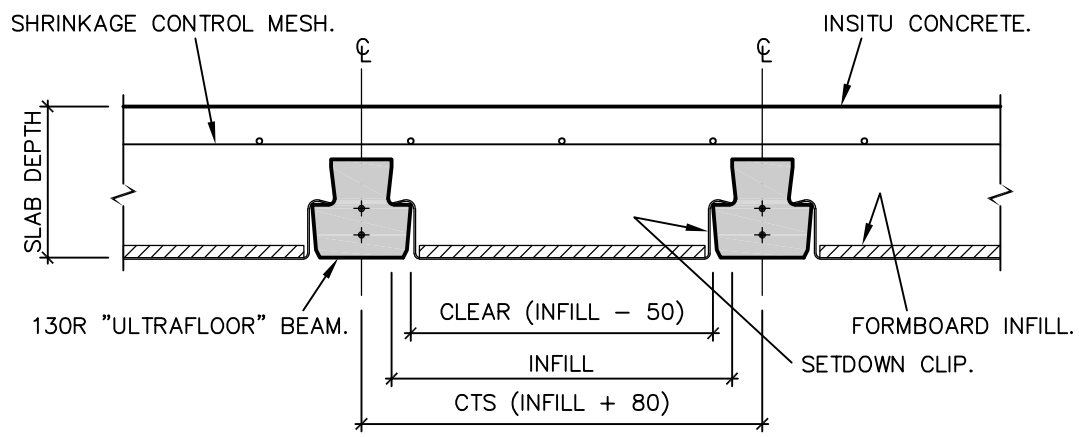

ULTRAFLOOR 130R SLAB SECTION – FORMBOARD SETDOWN

SCALE 1:10

TYPICAL ULTRAFLOOR FORMBOARD INFILL SIZES

- 400mm FORMBOARD INFILL.
- 450mm FORMBOARD INFILL.
- 500mm FORMBOARD INFILL.

0	N.H.	ISSUED FOR INFORMATION.	01/10/20
ISSUE	BY	DETAILS	DATE

ULTRAFLOOR®
ultrafloor (aust) pty ltd

DRAWING TITLE: ULTRAFLOOR 130R SLAB SECTION FORMBOARD SETDOWN	
DWG No: SDP-130R FB SD	ISSUE: 0