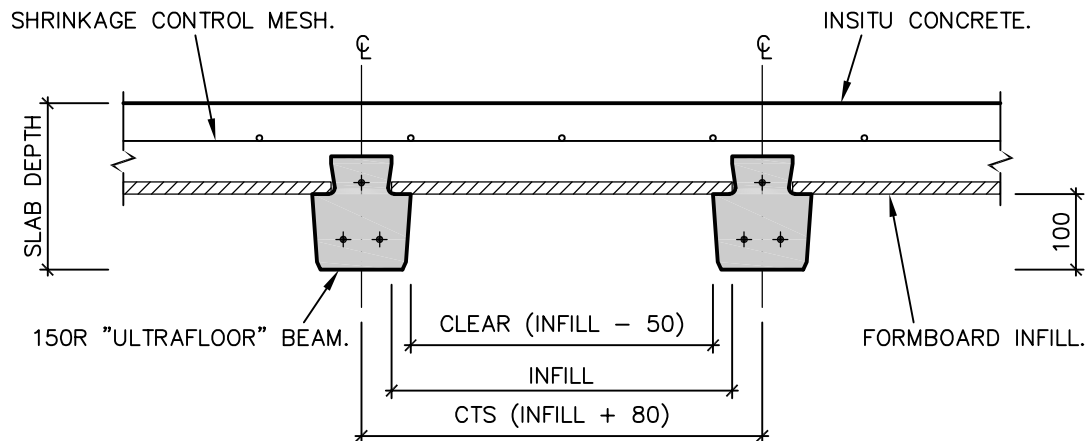

ULTRAFLOOR 150R SLAB SECTION – FORMBOARD

SCALE 1:10

TYPICAL ULTRAFLOOR FORMBOARD INFILL SIZES

- 400mm FORMBOARD INFILL.
- 450mm FORMBOARD INFILL.
- 500mm FORMBOARD INFILL.

0	N.H.	ISSUED FOR INFORMATION.	01/10/20
ISSUE	BY	DETAILS	DATE

ULTRAFLOOR®
ultrafloor (aust) pty ltd

DRAWING TITLE:
**ULTRAFLOOR 150R SLAB SECTION
FORMBOARD**

DWG No: SDP-150R FB

ISSUE: 0