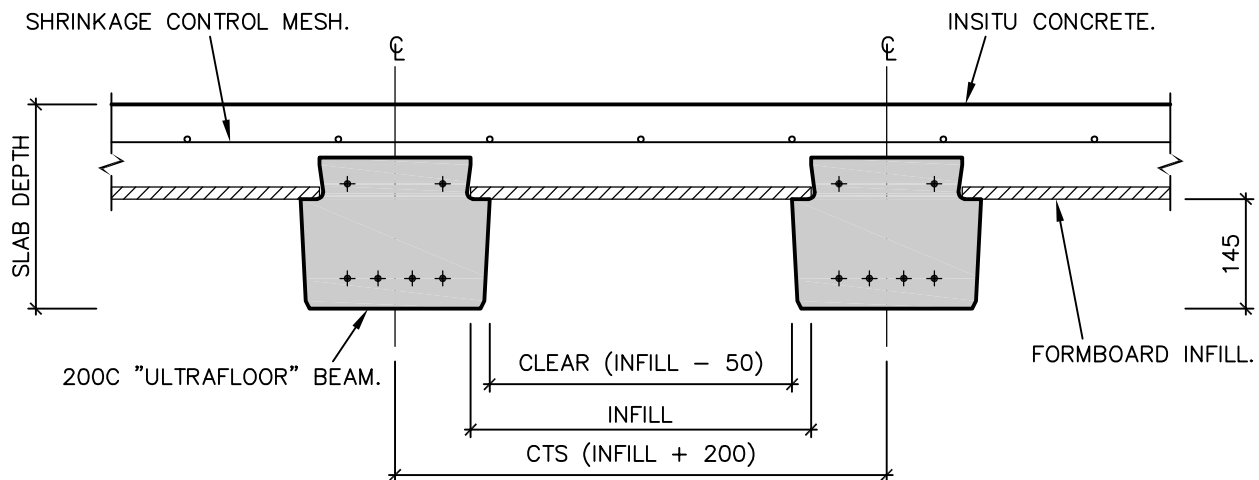

"ULTRAFLOOR" 200C SLAB SECTION – FORMBOARD

SCALE 1:10

TYPICAL ULTRAFLOOR FORMBOARD INFILL SIZES

- 400mm FORMBOARD INFILL.
- 450mm FORMBOARD INFILL.
- 500mm FORMBOARD INFILL.

0	N.H.	ISSUED FOR INFORMATION.	22/10/20
ISSUE	BY	DETAILS	DATE

ULTRAFLOOR®
ultrafloor (aust) pty ltd

DRAWING TITLE:
**ULTRAFLOOR 200C SLAB SECTION
FORMBOARD**

DWG No: SDP-200C FB

ISSUE: 0