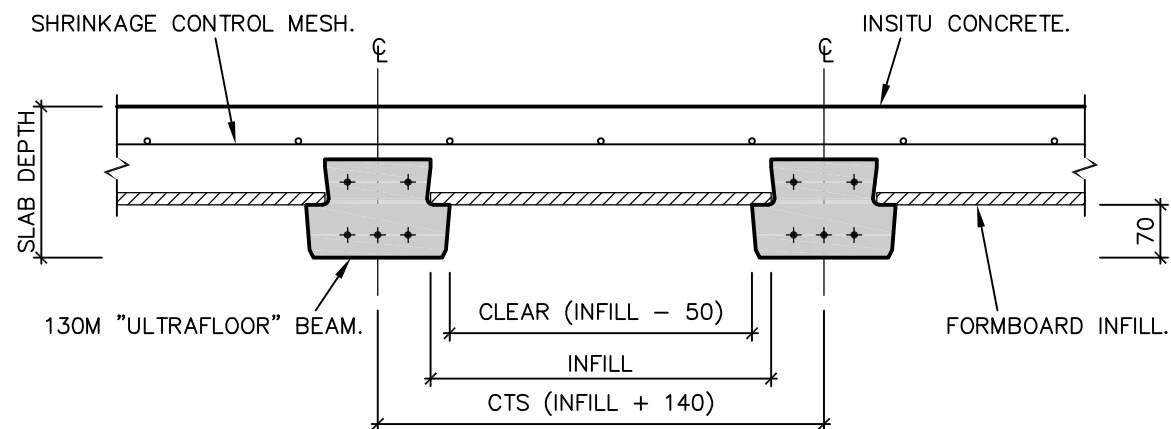

"ULTRAFLOOR" 130M SLAB SECTION – FORMBOARD

SCALE 1:10

TYPICAL ULTRAFLOOR FORMBOARD INFILL SIZES

- 400mm FORMBOARD INFILL.
- 450mm FORMBOARD INFILL.
- 500mm FORMBOARD INFILL.

0	N.H.	ISSUED FOR INFORMATION.	22/10/20
ISSUE	BY	DETAILS	DATE

ULTRAFLOOR®
ultrafloor (aust) pty ltd

DRAWING TITLE:
**ULTRAFLOOR 130M SLAB SECTION
FORMBOARD**

DWG No: SDP-130M FB

ISSUE: 0