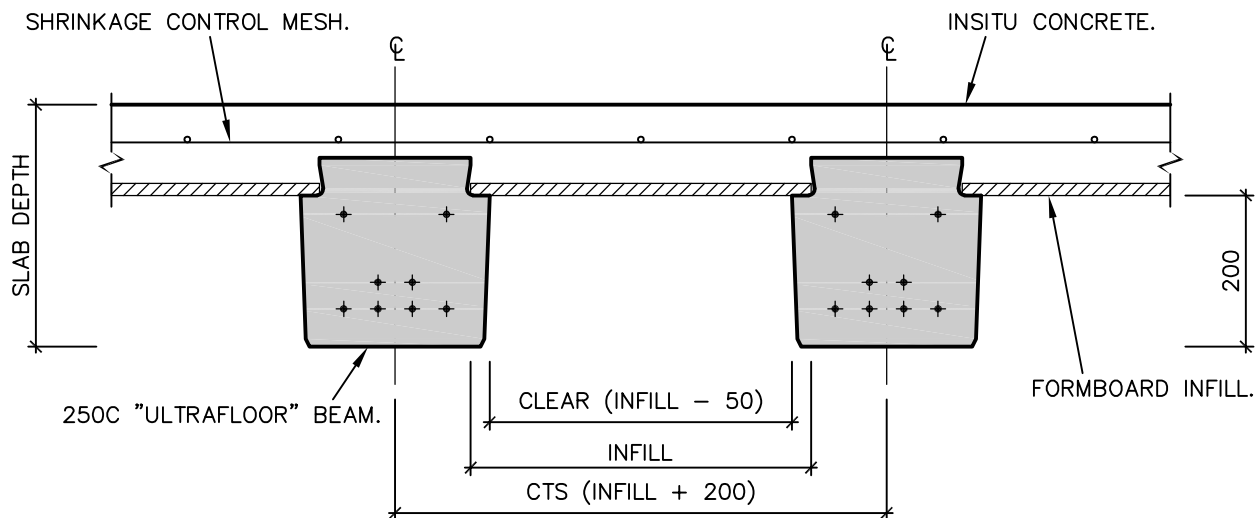

"ULTRAFLOOR" 250C SLAB SECTION – FORMBOARD

SCALE 1:10

TYPICAL ULTRAFLOOR FORMBOARD INFILL SIZES

- 400mm FORMBOARD INFILL.
- 450mm FORMBOARD INFILL.
- 500mm FORMBOARD INFILL.

0	N.H.	ISSUED FOR INFORMATION.	22/10/20
ISSUE	BY	DETAILS	DATE

ULTRAFLOOR®
ultrafloor (aust) pty ltd

DRAWING TITLE:
**ULTRAFLOOR 250C SLAB SECTION
FORMBOARD**

DWG No: SDP-250C FB

ISSUE: 0