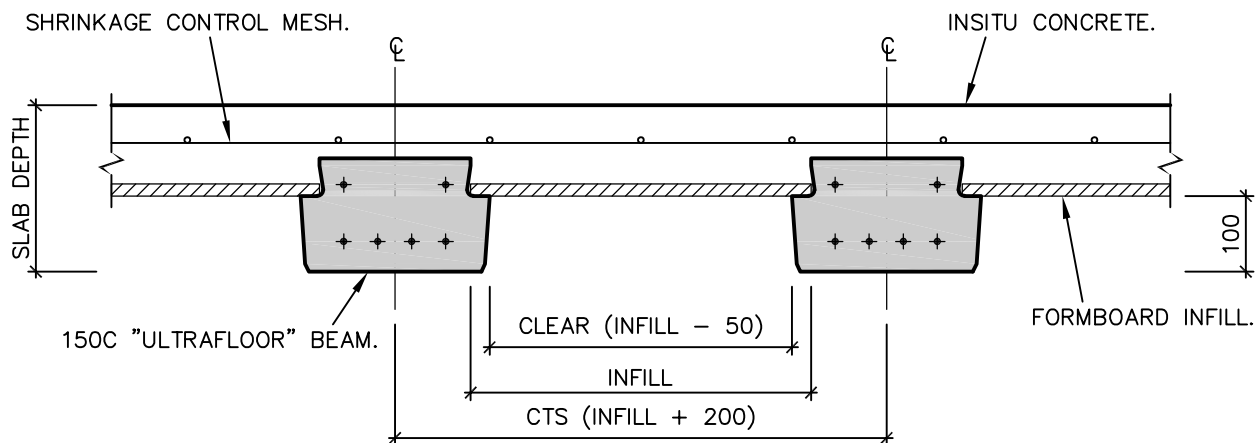

"ULTRAFLOOR" 150C SLAB SECTION FORMBOARD

SCALE 1:10

TYPICAL ULTRAFLOOR FORMBOARD INFILL SIZES

- 400mm FORMBOARD INFILL.
- 450mm FORMBOARD INFILL.
- 500mm FORMBOARD INFILL.

0	N.H.	ISSUED FOR INFORMATION.	22/10/20
ISSUE	BY	DETAILS	DATE

ULTRAFLOOR®
ultrafloor (aust) pty ltd

DRAWING TITLE:
**ULTRAFLOOR 150C SLAB SECTION
FORMBOARD**

DWG No: SDP-150C FB

ISSUE: 0